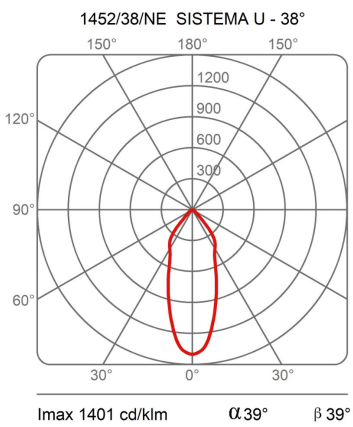

Certifications

Photometric curves