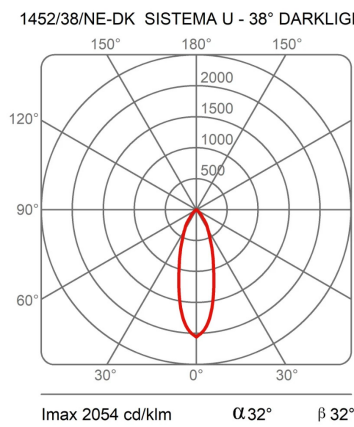

Certifications

Photometric curves