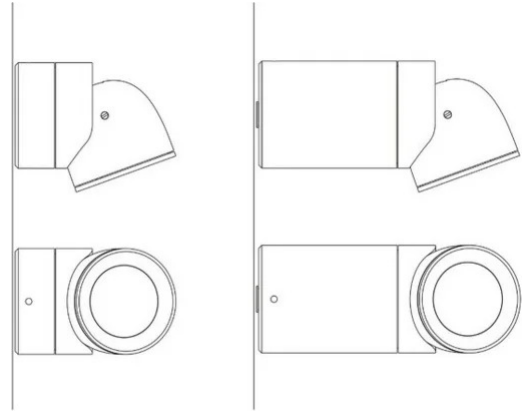

# Sistema U

Medium beam - length 17 cm

Studio Natural

colors

Typology          Spotlight Ceiling

Utilisation        Indoor

230V 13 W 1950 lm

direct light

Direct-light spotlight that can be oriented thanks to a special adjustable joint. Painted aluminium structure. LED light source with different light beams optics.

Integrated driver (cod. 1452)

Remote driver (cod. 1452/J)

Award

Family Sistema U  
 Typology Spotlight Ceiling  
 Utilisation Indoor

**Dimensions**

Profondità 17 cm  
 Diameter 7 cm  
 Weight 0.5 Kg

**Materials**

Structure aluminium Diffuser polycarbonate

Voltage	230V	Watt	13 W
Power unit		Lumen	1950 lm
Mounting Power Supply	Indoor	CRI	>80
Power supply	Electronic power supply	Duration	50000 h
Dimming	No dimmable	CCT	3000 K
		Energy class	D