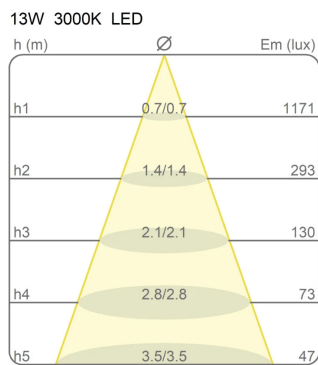

Photometric curves