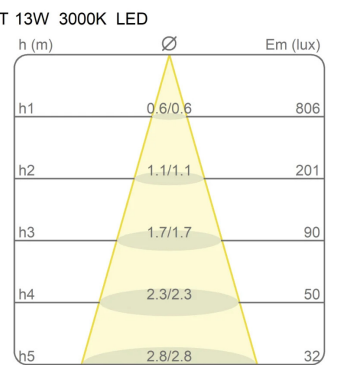

Photometric curves